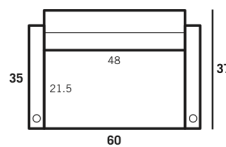

THE ASTRO

Here are standard dimensions for this style. Contact United Leather for more options and custom sizes.

Two-Arm Recliner (top view)

Armless Recliner (top view)

Two-Arm Loveseat (top view)

Armless Loveseat (top view)

Outside Arm (top view)

Center Arm (top view)

Double Center Arm (top view)

Wedge Center Arm (top view)

Side View (upright)

Side View (standard mechanism, fully reclined)

Side View (wall-saver mechanism, fully reclined)

All units are in inches. All dimensions are approximate and subject to change. Diagrams are not drawn to scale.