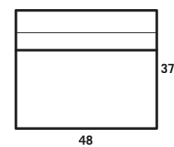

THE ASTRO

Here are standard dimensions for this style. Contact United Leather for more options and custom sizes.

Two-Arm Recliner (top view)

Armless Recliner (top view)

Two-Arm Loveseat (top view)

Armless Loveseat (top view)

Outside Arm (top view)

Center Arm (top view)

Double Center Arm (top view)

Wedge Center Arm (top view)

Side View (upright)

Side View (standard mechanism, fully reclined)

Side View (wall-saver mechanism, fully reclined)

All units are in inches. All dimensions are approximate and subject to change. Diagrams are not drawn to scale.