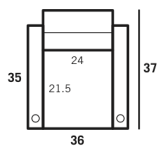

THE ASTRO

Here are standard dimensions for this style. Contact United Leather for more options and custom sizes.

Two-Arm Recliner (top view)

Armless Recliner (top view)

Two-Arm Loveseat (top view)

Armless Loveseat (top view)

Outside Arm (top view)

Center Arm (top view)

Double Center Arm (top view)

Wedge Center Arm (top view)

Side View (upright)

Side View (standard mechanism, fully reclined)

Side View (wall-saver mechanism, fully reclined)

All units are in inches. All dimensions are approximate and subject to change. Diagrams are not drawn to scale.