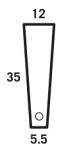

THE ASTRO

Here are standard dimensions for this style. Contact United Leather for more options and custom sizes.

Two-Arm Recliner (top view)

Armless Recliner (top view)

Two-Arm Loveseat (top view)

Armless Loveseat (top view)

Outside Arm (top view)

Center Arm (top view)

Double Center Arm (top view)

Wedge Center Arm (top view)

Side View (upright)

Side View (standard mechanism, fully reclined)

Side View (wall-saver mechanism, fully reclined)

All units are in inches. All dimensions are approximate and subject to change. Diagrams are not drawn to scale.