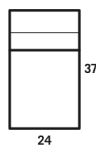

THE ASTRO

Here are standard dimensions for this style. Contact United Leather for more options and custom sizes.

Two-Arm Recliner (top view)

Armless Recliner (top view)

Two-Arm Loveseat (top view)

Armless Loveseat (top view)

Outside Arm (top view)

Center Arm (top view)

Double Center Arm (top view)

Wedge Center Arm (top view)

Side View (upright)

Side View (standard mechanism, fully reclined)

Side View (wall-saver mechanism, fully reclined)

All units are in inches. All dimensions are approximate and subject to change. Diagrams are not drawn to scale.