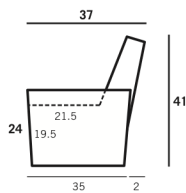

Outside Arm (top view)

Center Arm (top view)

Double Center Arm (top view)

Wedge Center Arm (top view)

Side View (upright)

Side View (standard mechanism, fully reclined)

Side View (wall-saver mechanism, fully reclined)

All units are in inches. All dimensions are approximate and subject to change. Diagrams are not drawn to scale.