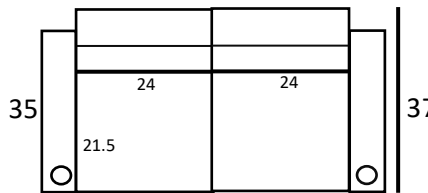

# THE ASTRO

Here are standard dimensions for this style. Contact United Leather for more options and custom sizes.

38

Two-Arm Recliner (Top view)

24

Armless Recliner (Top view)

60

Two-Arm Loveseat (Top view)

48

Armless Loveseat (Top view)

Outside Arm (Top view)

Center Arm (Top view)

Double Arm (Top view)

Wedge (Top view)

Double Wedge (Top view)

37

Side-View (Upright)

72

One-Arm Chaise Side-View (Upright)

Side View (standard mechanism, fully reclined)

Side View (wallsaver mechanism, fully reclined)

All units are in inches. All dimensions are approximate and subject to change. Diagrams are not drawn to scale.