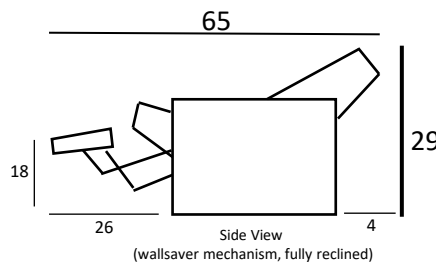

48

Armless Loveseat (Top view)

Outside Arm (Top view)

Center Arm (Top view)

Double Arm (Top view)

Wedge (Top view)

Double Wedge (Top view)

37

Side-View (Upright)

72

One-Arm Chaise Side-View (Upright)

Side View (standard mechanism, fully reclined)

Side View (wallsaver mechanism, fully reclined)

All units are in inches. All dimensions are approximate and subject to change. Diagrams are not drawn to scale.