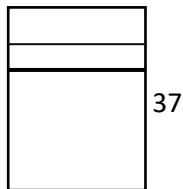

# THE ASTRO

Here are standard dimensions for this style. Contact United Leather for more options and custom sizes.

38

Two-Arm Recliner (Top view)

24

Armless Recliner (Top view)

60

Two-Arm Loveseat (Top view)

48

Armless Loveseat (Top view)

Outside Arm (Top view)

Center Arm (Top view)

Double Arm (Top view)

Wedge (Top view)

Double Wedge (Top view)

37

Side-View (Upright)

72

One-Arm Chaise Side-View (Upright)

Side View (standard mechanism, fully reclined)

Side View (wallsaver mechanism, fully reclined)

All units are in inches. All dimensions are approximate and subject to change. Diagrams are not drawn to scale.