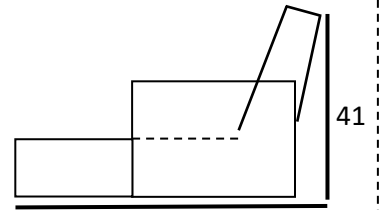

48

Armless Loveseat (Top view)

Outside Arm (Top view)

Center Arm (Top view)

Double Arm (Top view)

Wedge (Top view)

Double Wedge (Top view)

37

Side-View (Upright)

72

One-Arm Chaise Side-View (Upright)

Side View (standard mechanism, fully reclined)

Side View (wallsaver mechanism, fully reclined)

All units are in inches. All dimensions are approximate and subject to change. Diagrams are not drawn to scale.