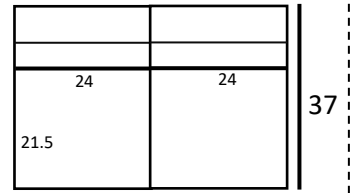

# THE ASTRO

Here are standard dimensions for this style. Contact United Leather for more options and custom sizes.

38

Two-Arm Recliner (Top view)

24

Armless Recliner (Top view)

60

Two-Arm Loveseat (Top view)

48

Armless Loveseat (Top view)

Outside Arm (Top view)

Center Arm (Top view)

Double Arm (Top view)

Wedge (Top view)

Double Wedge (Top view)

37

Side-View (Upright)

72

One-Arm Chaise Side-View (Upright)

Side View (standard mechanism, fully reclined)

Side View (wallsaver mechanism, fully reclined)

All units are in inches. All dimensions are approximate and subject to change. Diagrams are not drawn to scale.