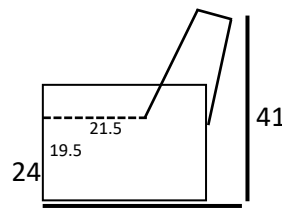

48

Armless Loveseat (Top view)

Outside Arm (Top view)

Center Arm (Top view)

Double Arm (Top view)

Wedge (Top view)

Double Wedge (Top view)

37

Side-View (Upright)

72

One-Arm Chaise Side-View (Upright)

Side View (standard mechanism, fully reclined)

Side View (wallsaver mechanism, fully reclined)

All units are in inches. All dimensions are approximate and subject to change. Diagrams are not drawn to scale.