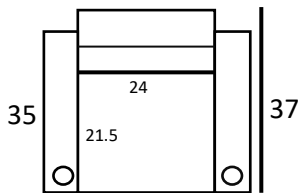

# THE ASTRO

Here are standard dimensions for this style. Contact United Leather for more options and custom sizes.

38

Two-Arm Recliner (Top view)

24

Armless Recliner (Top view)

60

Two-Arm Loveseat (Top view)

48

Armless Loveseat (Top view)

Outside Arm (Top view)

Center Arm (Top view)

Double Arm (Top view)

Wedge (Top view)

Double Wedge (Top view)

37

Side-View (Upright)

72

One-Arm Chaise Side-View (Upright)

Side View (standard mechanism, fully reclined)

Side View (wallsaver mechanism, fully reclined)

All units are in inches. All dimensions are approximate and subject to change. Diagrams are not drawn to scale.