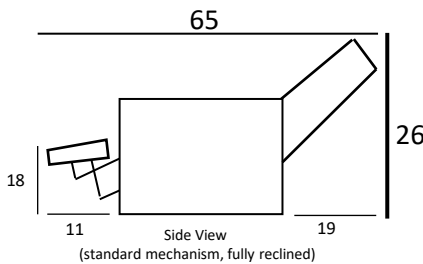

# THE ASTRO

Here are standard dimensions for this style. Contact United Leather for more options and custom sizes.

38

Two-Arm Recliner (Top view)

24

Armless Recliner (Top view)

60

Two-Arm Loveseat (Top view)

48

Armless Loveseat (Top view)

Outside Arm (Top view)

Center Arm (Top view)

Double Arm (Top view)

Wedge (Top view)

Double Wedge (Top view)

37

Side-View (Upright)

72

One-Arm Chaise Side-View (Upright)

Side View (standard mechanism, fully reclined)

Side View (wallsaver mechanism, fully reclined)

All units are in inches. All dimensions are approximate and subject to change. Diagrams are not drawn to scale.