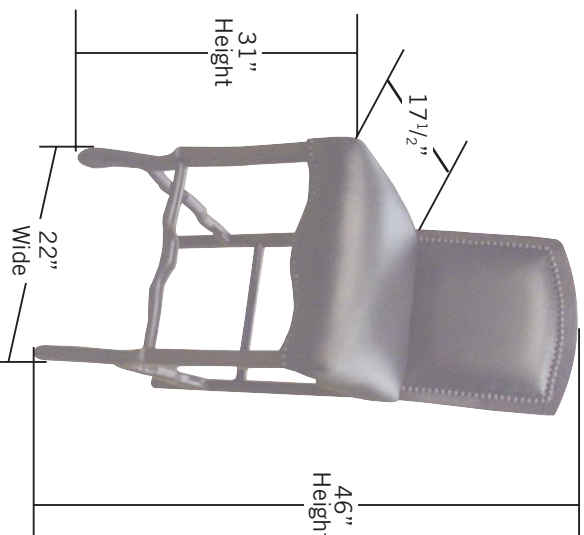

BARSTOOLS

Montecito

Penthouse

Monarch

All units are inches. All dimensions are approximate and subject to change. Diagrams are not drawn to scale.